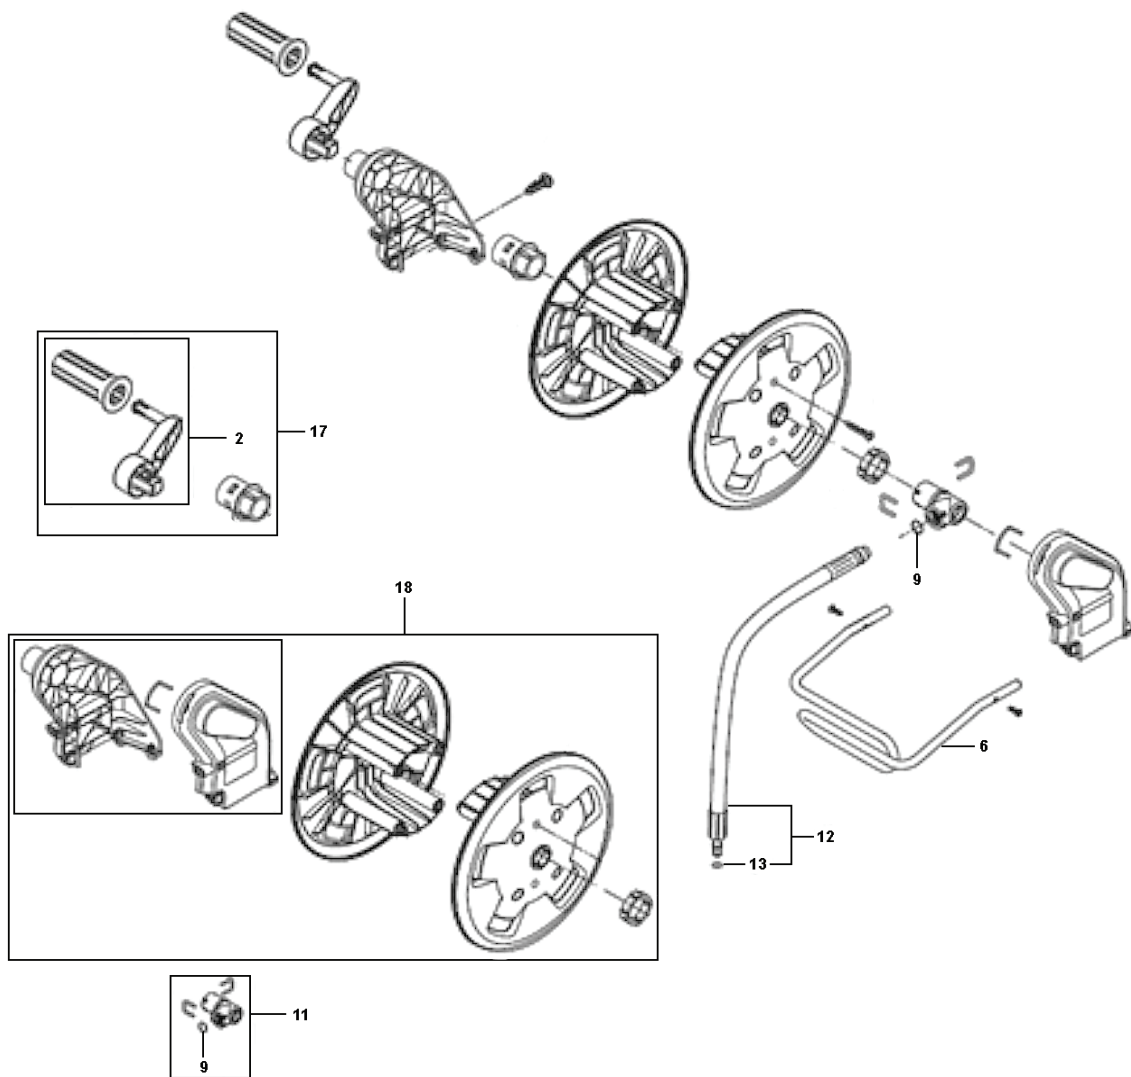

C PW 490
HOSE REEL

PRESSURE WASHERS

PXM_REF	PXM_PARTNO	DESCRIPTION	PXM_REMARK	
2	593095701	POIGNÉE	HANDLE OF HOSE REEL PRO	1
6	531277601	BOBINE	HOSE GUIDE	
9	592617670	JOINT TORIQUE	O-RING 14.3X2.4 NITRIL 70 SH	
11	592807501	ADAPTATEUR	ADAPTOR SYSTEM ALTO	
12	531241401	HOSE CONNECTOR	CONNECTION HOSE	
13	592617671	JOINT TORIQUE	O-RING 5.28X1.78 NITRIL 90 SH	
17	596026801	BOBINE		
18	531240501	BOBINE