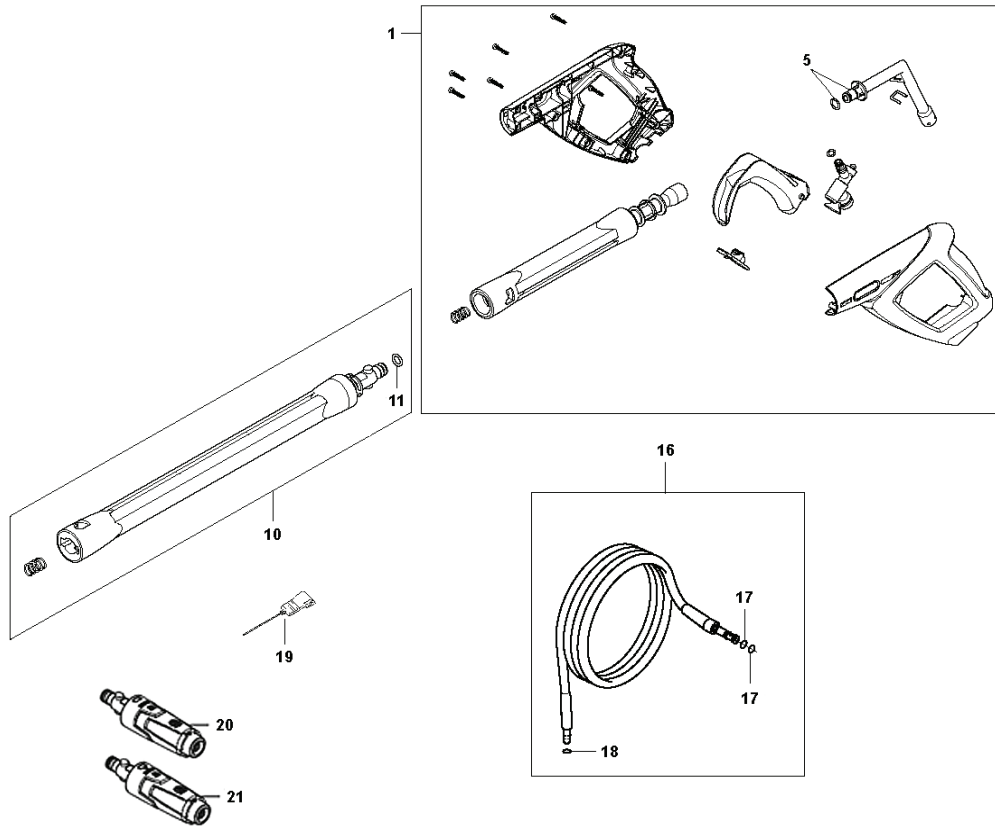

SPARE PARTS CATALOGUE
PRESSURE WASHERS: HUSQVARNA PW490 NETTOYEUR
HAUTE PRESSION

Spare Parts List

SPARE PARTS LIST

PRESSURE WASHERS

HUSQVARNA PW490 NETTOYEUR
HAUTE PRESSION

E PW 490
TUBE

PRESSURE WASHERS

PXM_REF	PXM_PARTNO	DESCRIPTION	PXM_REMARK
1	592617636	PISTOLET	G5 GUN DARK GREY
5	592617687	TUBE	PRESSURE TUBE W. O-RING
10	592617637	TUBE	G5 NOZZLE TUBE
11	740430700	JOINT TORIQUE	O-RING 9.3X2.4 NITRIL 90 SH
16	592617601	TUYAU	HOSE SUPERFLEX 15M
17	592617669	JOINT TORIQUE	O-RING 10X2 ULTRATHIN
18	740420300	JOINT TORIQUE	O-RING 5.1X1.6 VITON SH 90
19	596024901	CLEANER	
20	531401301	EMBOUCHOIR	ROUGH NOZZLE
21	531401601	EMBOUCHOIR	GENTLE NOZZLE

A PW 490
OVERVIEW

PRESSURE WASHERS

PXM_REF	PXM_PARTNO	DESCRIPTION	PXM_REMARK
1	531241001	COUVERCLE	
2	531241201	SUPPORT	
3	592617689	RACCORD RAPIDE	QUICK COUPLING MALE W. INTERNAL THREAD
4	596288601	SUPPORT	
8	592617708	BOUTON	TURNING KNOB DARK GREY
10	592617709	BOUTON	TURNING KNOB D6X5 DARK GREY
11	592617668	JOINT TORIQUE	O-RING 10.2X2.5 NBR 70
12	531241301	INTERRUPTEUR	
13	592617665	INTERRUPTEUR	ON/OFF SWITCH K2-12- 2115C SP
15	592617623	SOUPAPE	DOSING VALVE ANGLED SP
16	592617641	TUYAU	HOSE CLIP R12
17	592617639	TUYAU	HOSE diam. 6X3
18	534978401	JOINT TORIQUE	O-RING 16.1 X 1.6 70SH
19	531238101	ÉCRAN	
21	592617611	CONDENSATEUR	CAPACITOR 50UF 450V DI. SP
27	597326001	BOUTON	