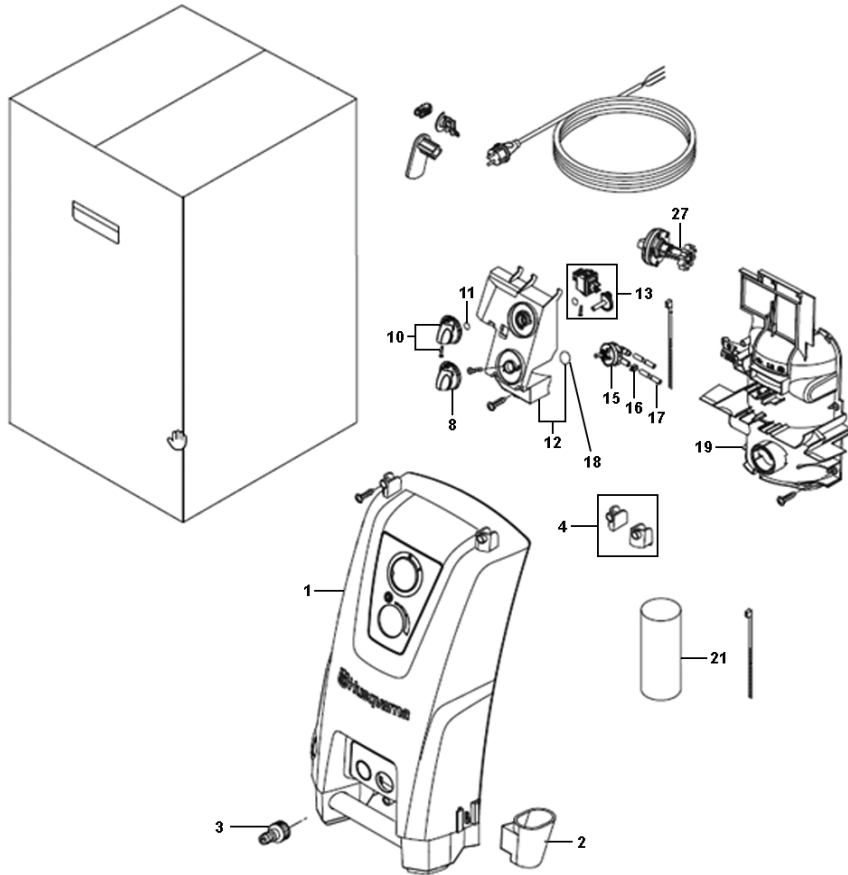

SPARE PARTS CATALOGUE
PRESSURE WASHERS: HUSQVARNA PW490 NETTOYEUR
HAUTE PRESSION

Spare Parts List

SPARE PARTS LIST

PRESSURE WASHERS

HUSQVARNA PW490 NETTOYEUR
HAUTE PRESSION

E PW 490
TUBE

PRESSURE WASHERS

PXM_REF	PXM_PARTNO	DESCRIPTION	PXM_REMARK
1	592617636	PISTOLET	G5 GUN DARK GREY
5	592617687	TUBE	PRESSURE TUBE W. O-RING
10	592617637	TUBE	G5 NOZZLE TUBE
11	740430700	JOINT TORIQUE	O-RING 9.3X2.4 NITRIL 90 SH
16	592617601	TUYAU	HOSE SUPERFLEX 15M
17	592617669	JOINT TORIQUE	O-RING 10X2 ULTRATHIN
18	740420300	JOINT TORIQUE	O-RING 5.1X1.6 VITON SH 90
19	596024901	CLEANER	
20	531401301	EMBOUCHOIR	ROUGH NOZZLE
21	531401601	EMBOUCHOIR	GENTLE NOZZLE

A PW 490
OVERVIEW

PRESSURE WASHERS

PXM_REF	PXM_PARTNO	DESCRIPTION	PXM_REMARK
1	531241001	COUVERCLE	
2	531241201	SUPPORT	
3	592617689	RACCORD RAPIDE	QUICK COUPLING MALE W. INTERNAL THREAD
4	596288601	SUPPORT	
8	592617708	BOUTON	TURNING KNOB DARK GREY
10	592617709	BOUTON	TURNING KNOB D6X5 DARK GREY
11	592617668	JOINT TORIQUE	O-RING 10.2X2.5 NBR 70
12	531241301	INTERRUPTEUR	
13	592617665	INTERRUPTEUR	ON/OFF SWITCH K2-12- 2115C SP
15	592617623	SOUPAPE	DOSING VALVE ANGLED SP
16	592617641	TUYAU	HOSE CLIP R12
17	592617639	TUYAU	HOSE diam. 6X3
18	534978401	JOINT TORIQUE	O-RING 16.1 X 1.6 70SH
19	531238101	ÉCRAN	
21	592617611	CONDENSATEUR	CAPACITOR 50UF 450V DI. SP
27	597326001	BOUTON	