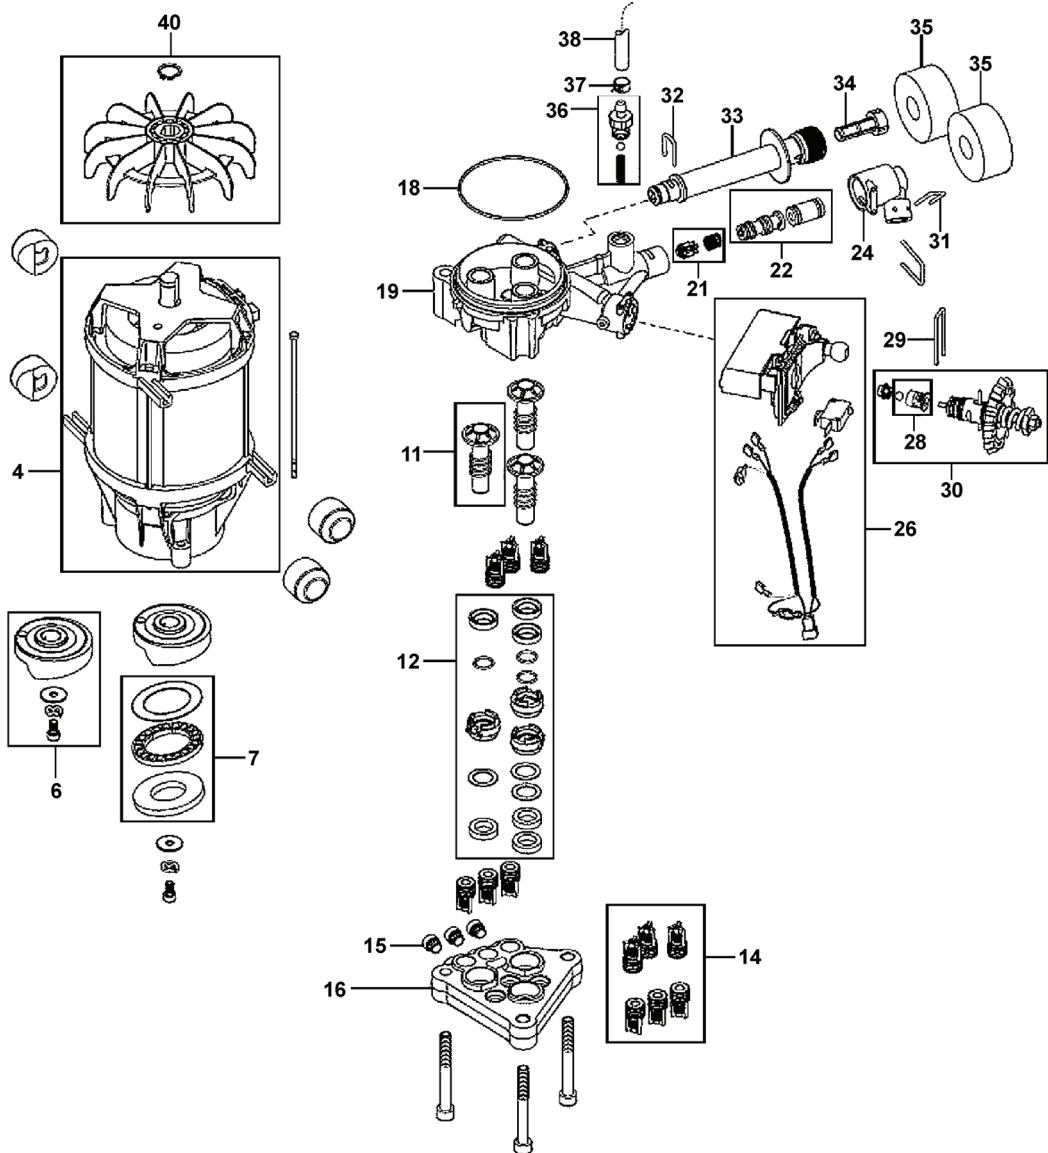

D PW 490
PUMP

PRESSURE WASHERS

PXM_REF	PXM_PARTNO	DESCRIPTION	PXM_REMARK
4	596678901	MOTEUR	
6	593130901	DISQUE	WOBBLE DISC 10 DEGREE SP (EU)
6	592617717	DISQUE	WOBBLE DISC 8.4 DEGREE SP (AU)
7	592617604	ROULEMENT	BEARING REPAIR KIT
11	592617680	PISTON	PISTON.CERAMIC REPKIT
12	592617690	SEAL KIT	REP SEALING SYS CERAMIC SP
14	592617712	SERVICE KIT	VALVE SYSTEM REPAIRE KIT
15	592617681	BOUCHON	PLUG WITH O-RING
16	592617620	TÊTE (ÉCROU) DE CYLINDRE	CYLINDERHEAD
18	592617666	JOINT TORIQUE	O-RING 80X2 NITRIL 70 SHORE
19	596679101	CYLINDER KIT	
21	592617664	SOUPAPE DE RETENUE	NON RETURN VALVE SP
22	592617650	INJECTOR	INJECTOR 1.64MM SP
24	596026701	TUYAU D'ÉCHAPPEMENT	
26	592617660	MICRO INTERRUPTEUR	MICRO SWITCH BOX SYSTEM SP
28	592617625	SERVICE KIT	EASY START SP
29	596289101	SUPPORT	
30	592617711	SOUPAPE	
31	596024701	SUPPORT	
32	596024601	SUPPORT	
33	592617716	ENTRÉE	WATER INLET SP
34	592617651	FILTRE	INLET FILTER MESH SP
35	592617627	JOINT	FOAM SEAL FOR OUTLET & INLET
36	592617646	TUYAU	HOSE TAIL
37	592617641	TUYAU	HOSE CLIP R12
38	592617639	TUYAU	HOSE diam. 6X3
40	596025301	VENTILATEUR