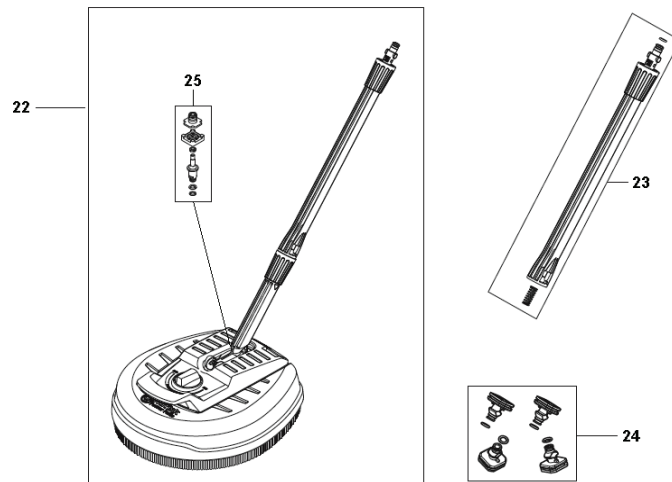

F PW 490
ACCESSORIES

PRESSURE WASHERS

PXM_REF	PXM_PARTNO	DESCRIPTION	PXM_REMARK
22	590657801	PATIO CLEANER	SC 400
23	596454001	LANCE	SC 400
24	596454101	EMBOUCHOIR	SC 400. Two(2) standard nozzles plus two(2) high intensity nozzles.
25	596678401	SERVICE KIT	SC 400. AXLE BEARING KIT. 1